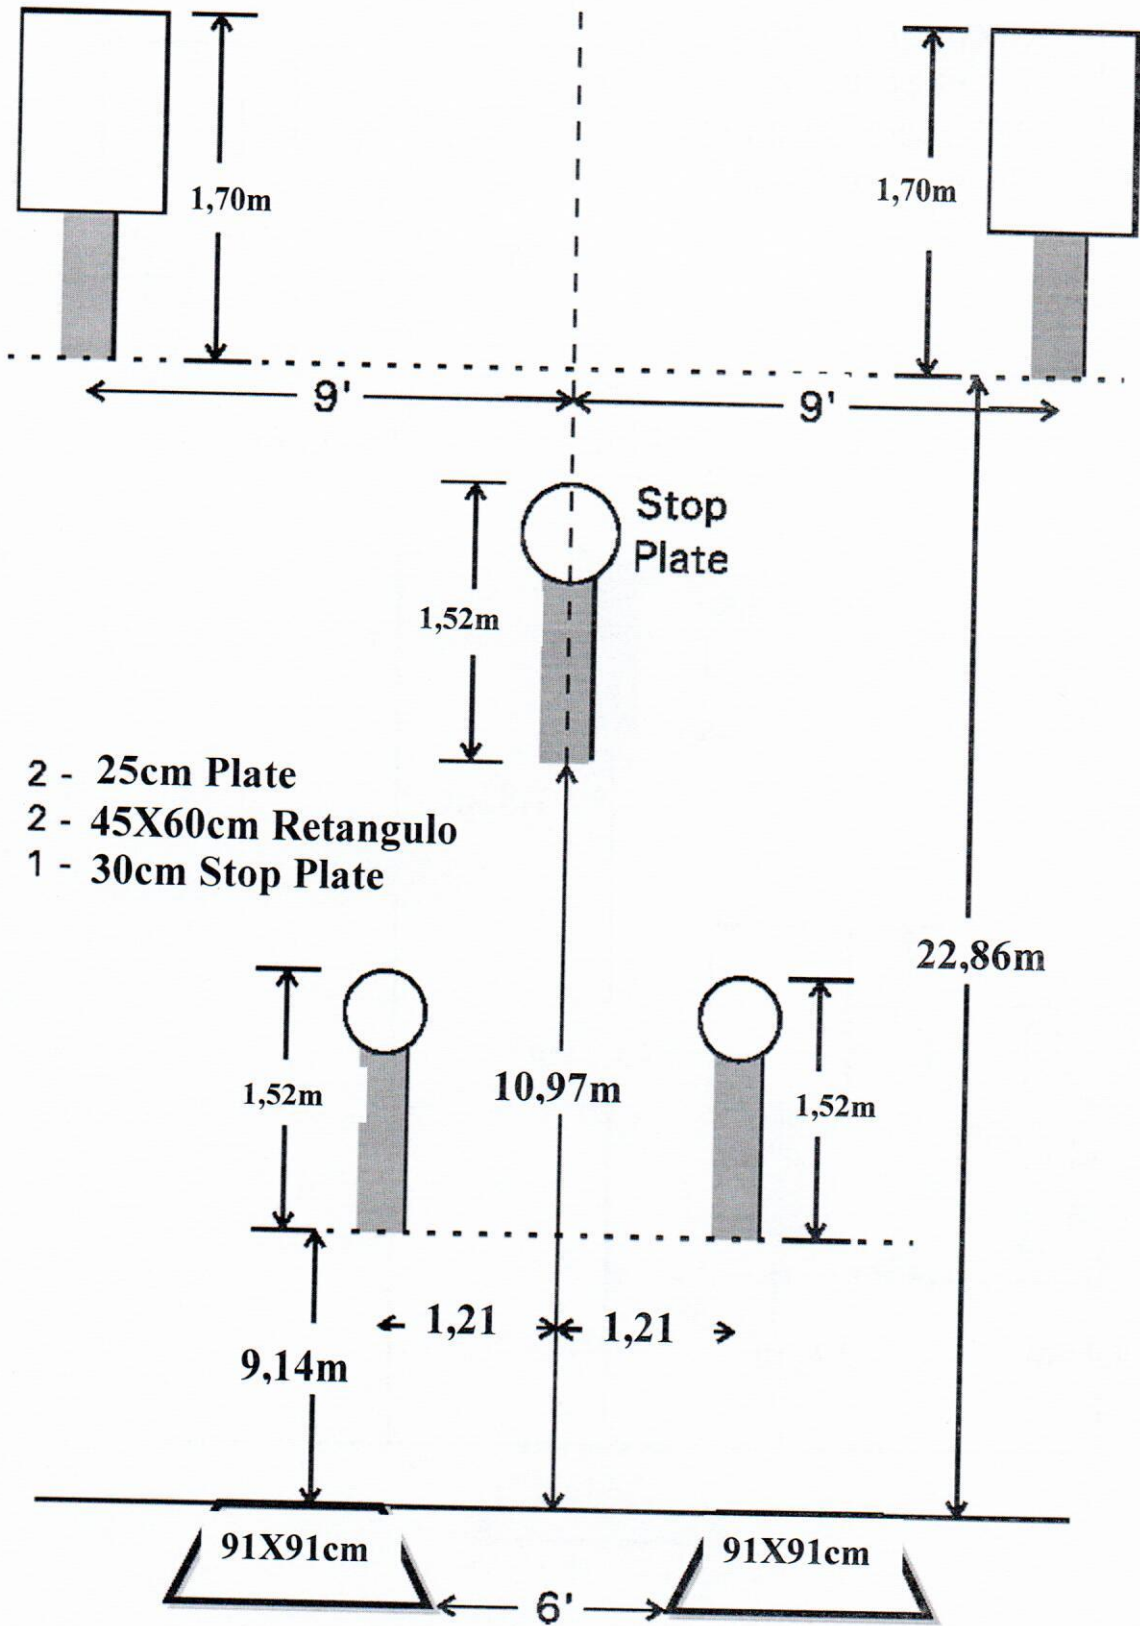

ROUNDBABOUT

SMOKE & HOPE

SHOWDOWN

- 2 - 25cm Plate
- 2 - 45X60cm Retangulo
- 1 - 30cm Stop Plate