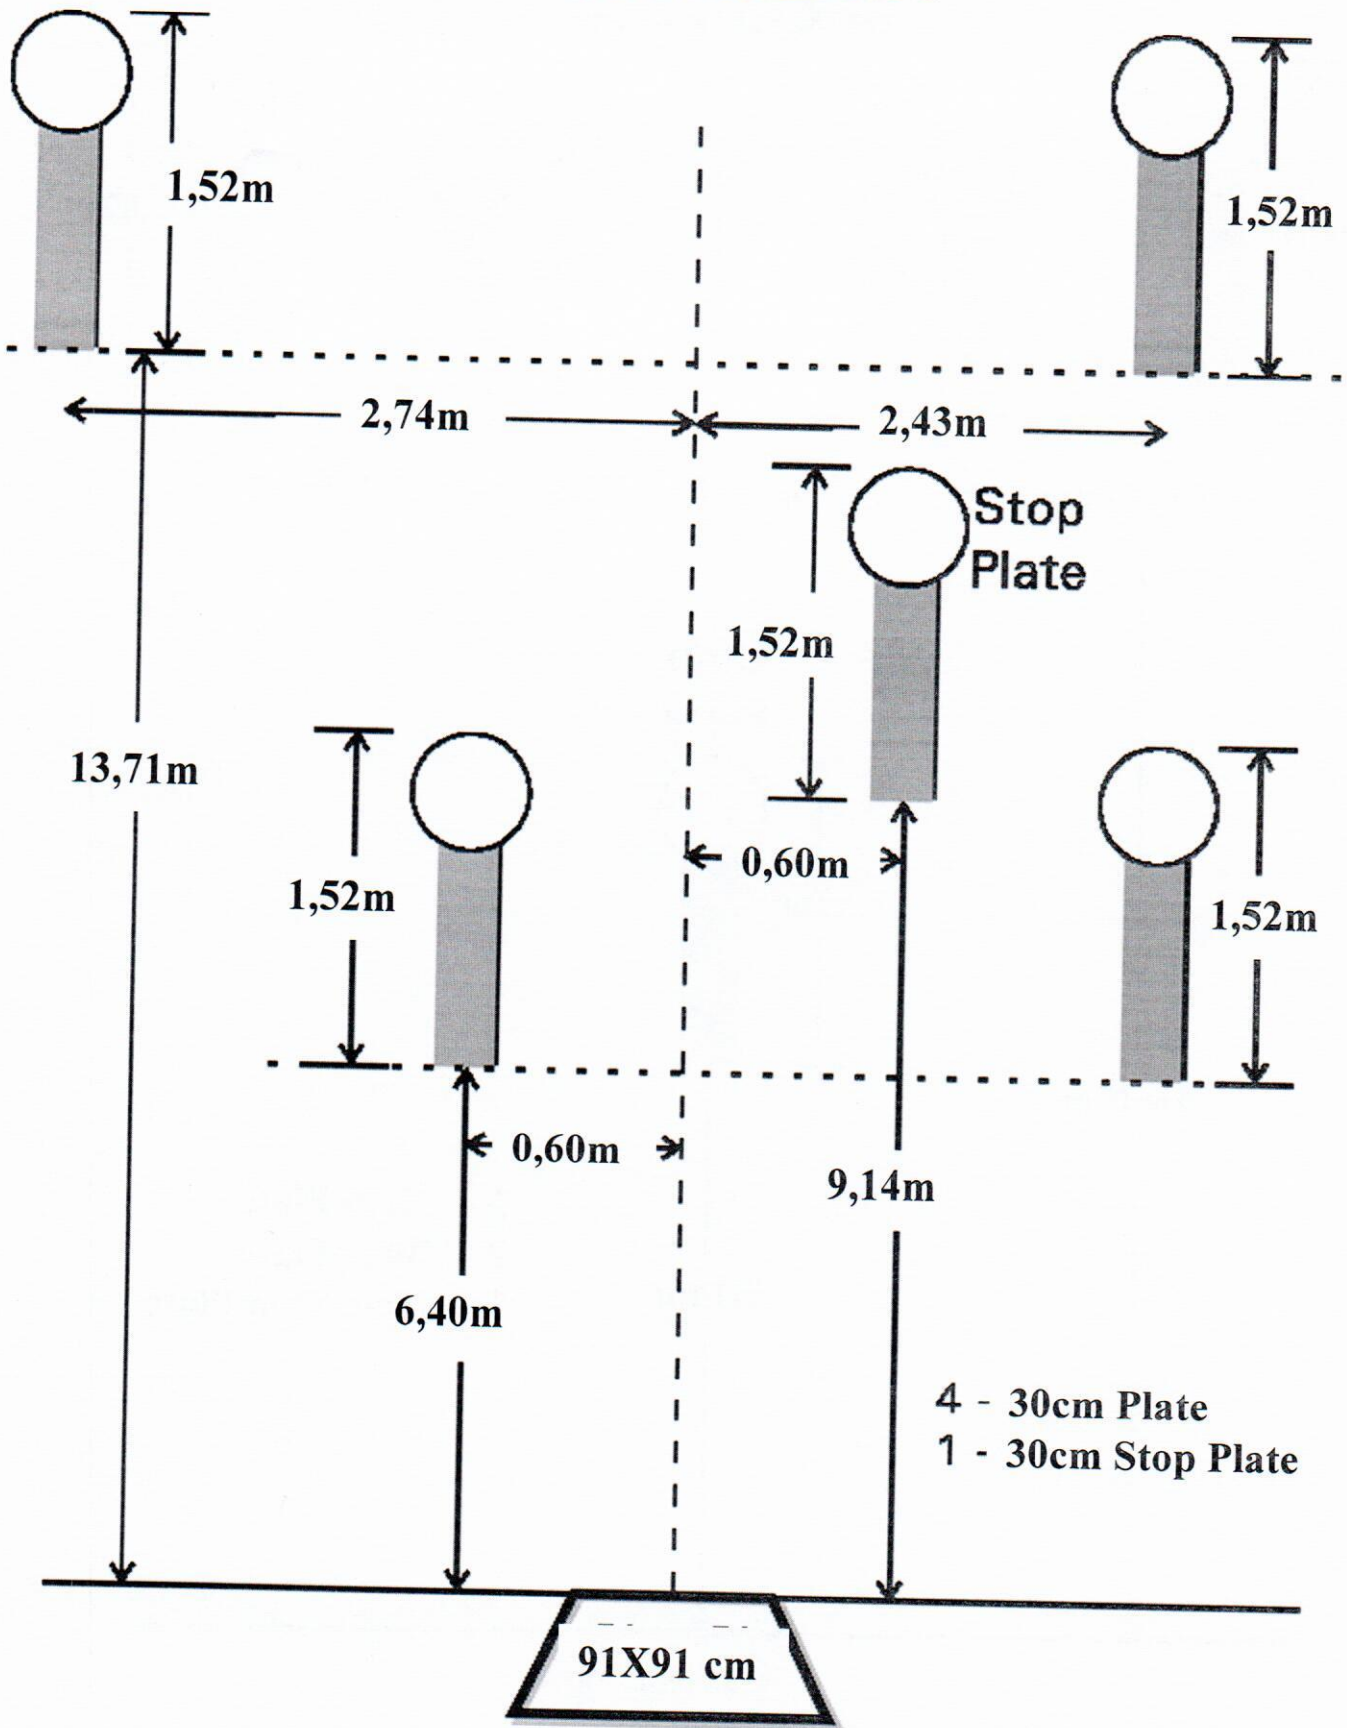

ROUNDBABOUT

SMOKE & HOPE

SHOWDOWN

- 2 - 25cm Plate
- 2 - 45X60cm Retangulo
- 1 - 30cm Stop Plate