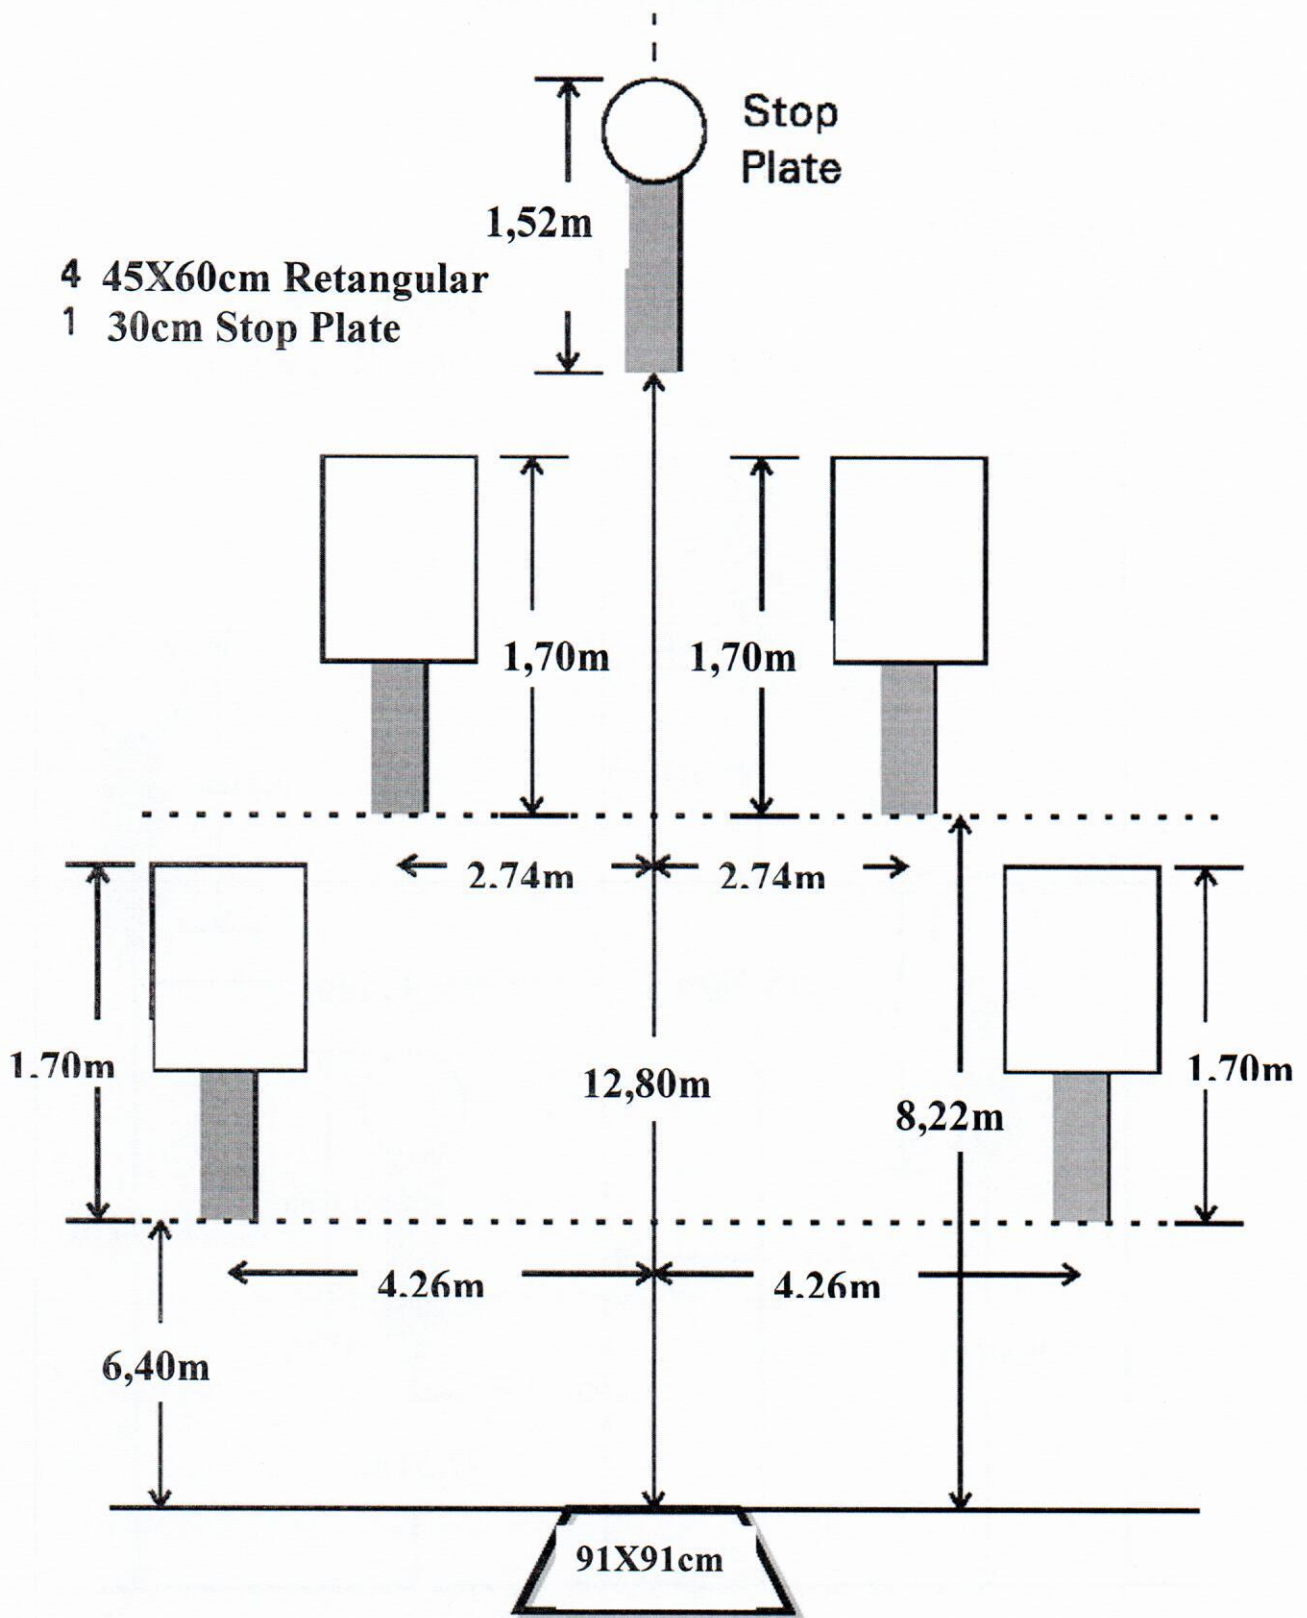

ROUNDBABOUT

SMOKE & HOPE

SHOWDOWN

- 2 - 25cm Plate
- 2 - 45X60cm Retangulo
- 1 - 30cm Stop Plate